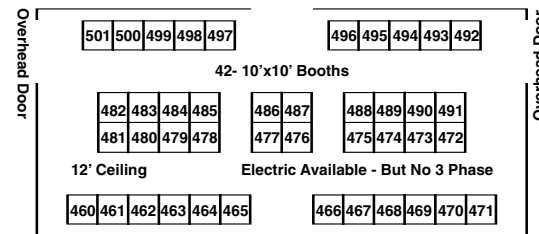

2012 HORSEFEST

FRIDAY, MARCH 30
SATURDAY, MARCH 31
SUNDAY, APRIL 1

INSIDE EXHIBIT SPACE

E-Plex Center Hall

42- 10'x10' Booths
• 12' Ceiling • 12'x11'6" Overhead Doors
• Electric Available - But No 3 Phase

E-Plex West Hall

E-Plex East Hall

See Map For Location Of Each Area.

Ozark Empire Fairgrounds,
Springfield, MO

OUTSIDE EXHIBIT SPACE

Outside Area A

SHOW HOURS:
Friday & Saturday
8:30 AM - 5:00 PM
Sunday
10:00 AM - 4:00 PM