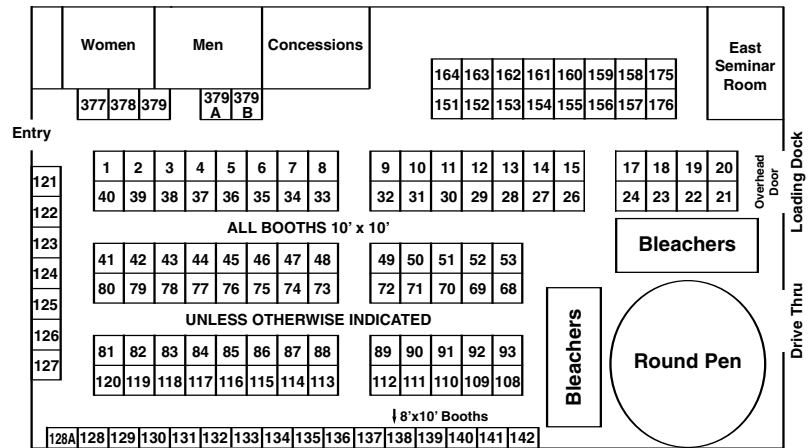

2012 HORSEFEST

FRIDAY, MARCH 30
SATURDAY, MARCH 31
SUNDAY, APRIL 1

INSIDE EXHIBIT SPACE

E-Plex Center Hall

42- 10'x10' Booths
• 12' Ceiling • 12'x11'6" Overhead Doors
• Electric Available - But No 3 Phase

E-Plex West Hall

E-Plex East Hall

See Map For Location Of Each Area.

Ozark Empire Fairgrounds,
Springfield, MO

OUTSIDE EXHIBIT SPACE

Outside Area A

SHOW HOURS:
Friday & Saturday
8:30 AM - 5:00 PM
Sunday
10:00 AM - 4:00 PM

Co-Produced By . . .

Ozark Empire Fair
3001 North Grant, Springfield, MO 65803
417-833-2660

FARM TALK Newspaper

PO Box 601, Parsons, KS 67357 620-421-9450

www.horsefest.net