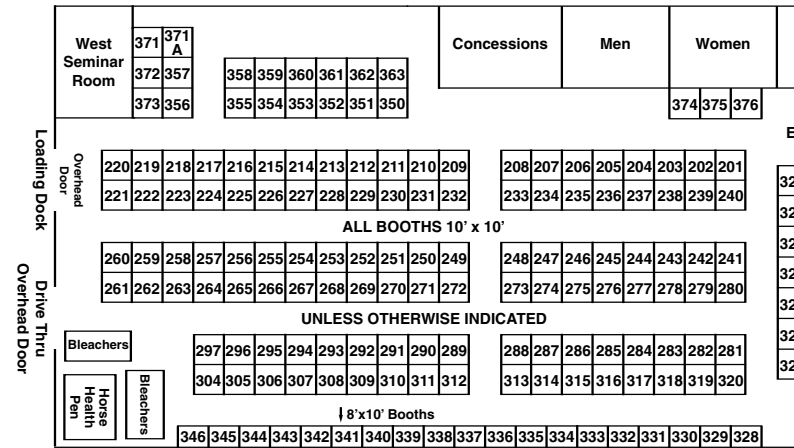

2012 HORSEFEST

FRIDAY, MARCH 30
SATURDAY, MARCH 31
SUNDAY, APRIL 1

INSIDE EXHIBIT SPACE

E-Plex Center Hall

42- 10'x10' Booths
• 12' Ceiling • 12'x11'6" Overhead Doors
• Electric Available - But No 3 Phase

E-Plex West Hall

E-Plex East Hall

See Map For Location Of Each Area.

Ozark Empire Fairgrounds,
Springfield, MO

OUTSIDE EXHIBIT SPACE

Outside Area A

SHOW HOURS:
Friday & Saturday
8:30 AM - 5:00 PM
Sunday
10:00 AM - 4:00 PM

Co-Produced By . . .

Ozark Empire Fair
3001 North Grant, Springfield, MO 65803
417-833-2660

FARM TALK Newspaper

PO Box 601, Parsons, KS 67357 620-421-9450

www.horsefest.net