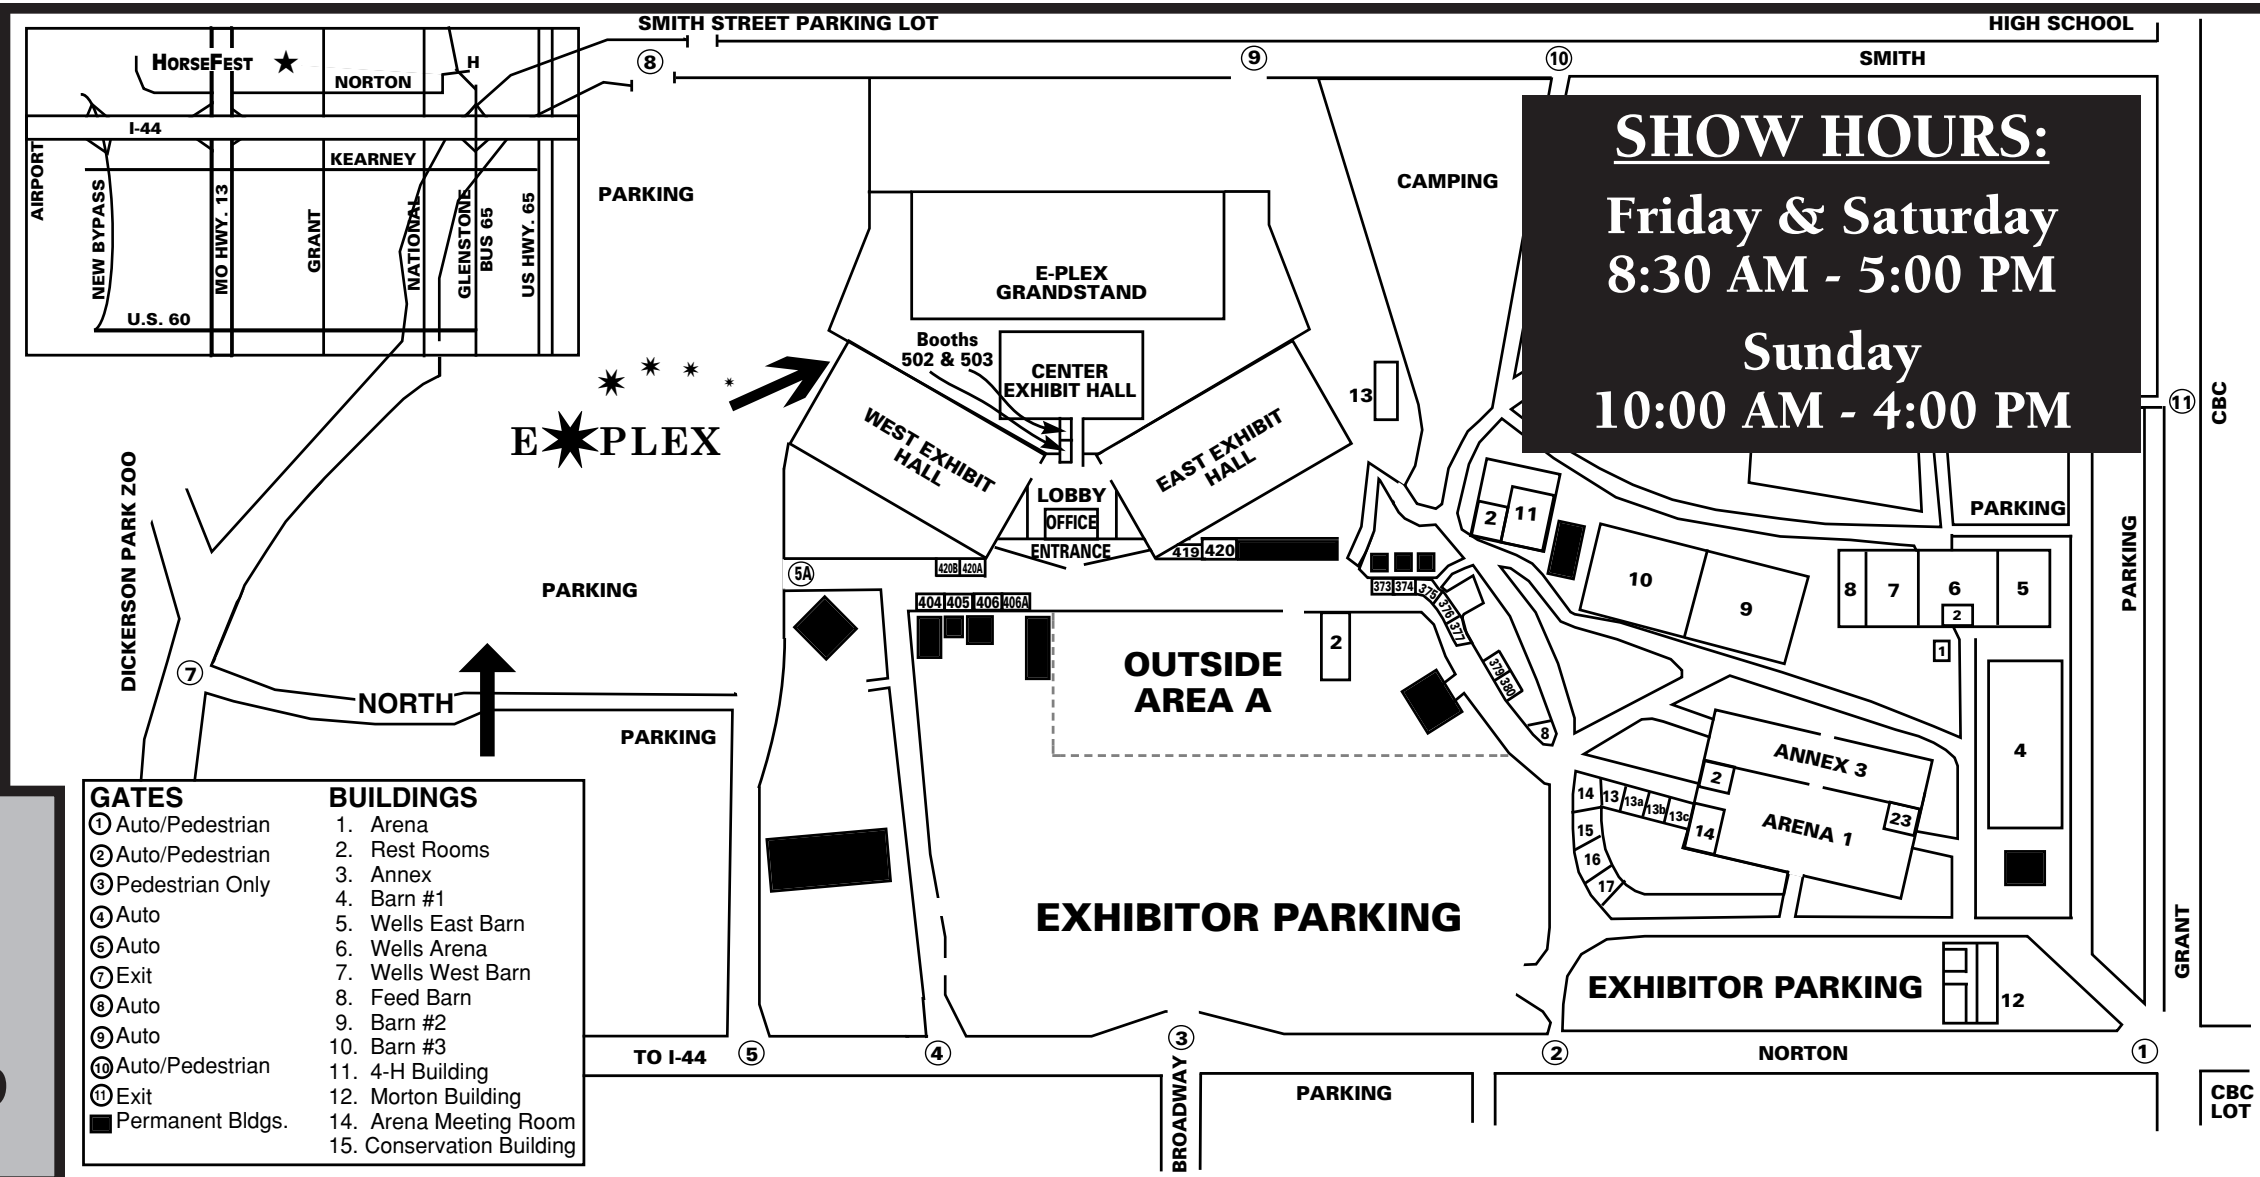

2012 HORSEFEST

FRIDAY, MARCH 30
SATURDAY, MARCH 31
SUNDAY, APRIL 1

INSIDE EXHIBIT SPACE

E-Plex Center Hall

42- 10'x10' Booths
• 12' Ceiling • 12'x11'6" Overhead Doors
• Electric Available - But No 3 Phase

E-Plex West Hall

E-Plex East Hall

See Map For Location Of Each Area.

Ozark Empire Fairgrounds,
Springfield, MO

OUTSIDE EXHIBIT SPACE

Outside Area A

SHOW HOURS:
Friday & Saturday
8:30 AM - 5:00 PM
Sunday
10:00 AM - 4:00 PM