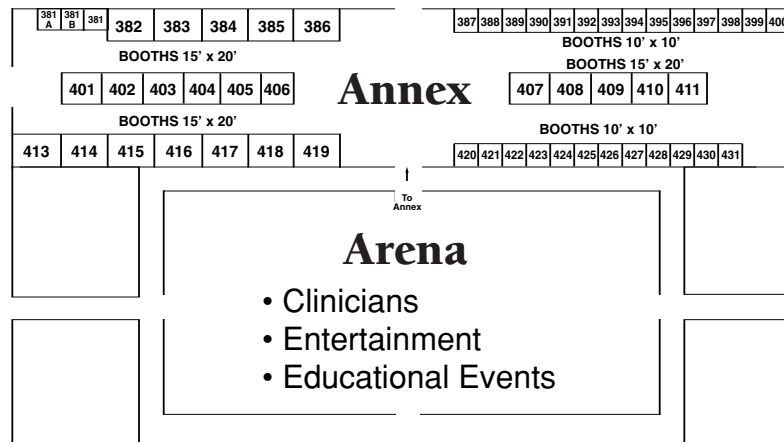

2012 HORSEFEST

FRIDAY, MARCH 30
SATURDAY, MARCH 31
SUNDAY, APRIL 1

INSIDE EXHIBIT SPACE

E-Plex Center Hall

42- 10'x10' Booths
• 12' Ceiling • 12'x11'6" Overhead Doors
• Electric Available - But No 3 Phase

E-Plex West Hall

E-Plex East Hall

See Map For Location Of Each Area.

Ozark Empire Fairgrounds,
Springfield, MO

OUTSIDE EXHIBIT SPACE

Outside Area A

SHOW HOURS:
Friday & Saturday
8:30 AM - 5:00 PM
Sunday
10:00 AM - 4:00 PM