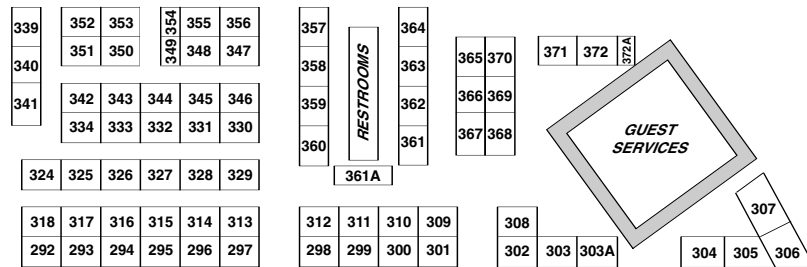

E-Plex West Hall

E-Plex East Hall

See Map For Location Of Each Area.

Ozark Empire Fairgrounds,
Springfield, MO

OUTSIDE EXHIBIT SPACE

Outside Area A

SHOW HOURS:
Friday & Saturday
8:30 AM - 5:00 PM
Sunday
10:00 AM - 4:00 PM